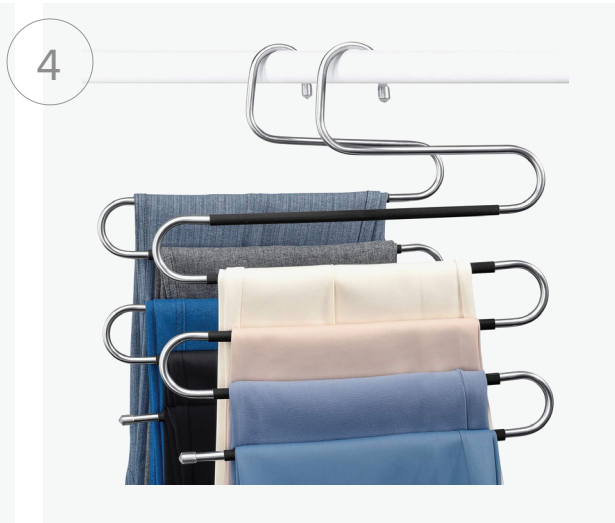

## Bottom Hangers

Anti-slip grip clips have a super-strong clamping force to ensure that your skirts will be kept in place without slipping or falling off. Comes with a rubber coating ensure can not hurt your clothes and hand.