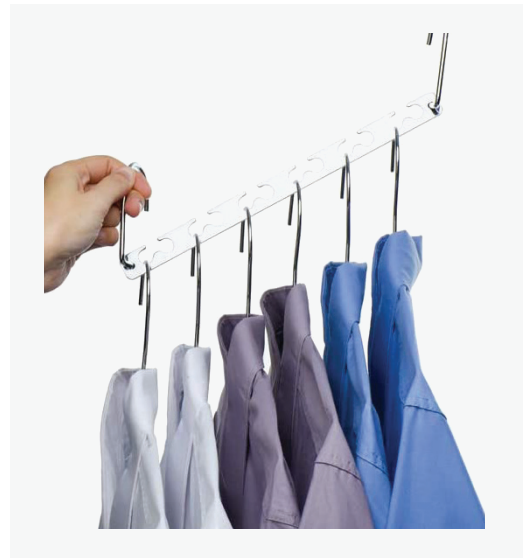

STAINLESS STEEL Magic Hangers

Every hanger organizer hangs can holds 12 garments (up to 15lbs) horizontally and hold 6 pieces (up to 30lbs) vertically! It's great for hanging your every heavy overcoat, suit, jeans, sweater.

10.5 Inch

Made of strong and durable stainless chrome that will last for years. With ideal dimensions each 10.5"L x 1"W x 1"thickness. Each cloth hanger has 6 wavy slots to prevent clothes slipping. It can protect the hanger from falling and hold 2 hangers on each slots because of this special design.

Available QTY:

- 4
- 6
- 8
- 12
- 20