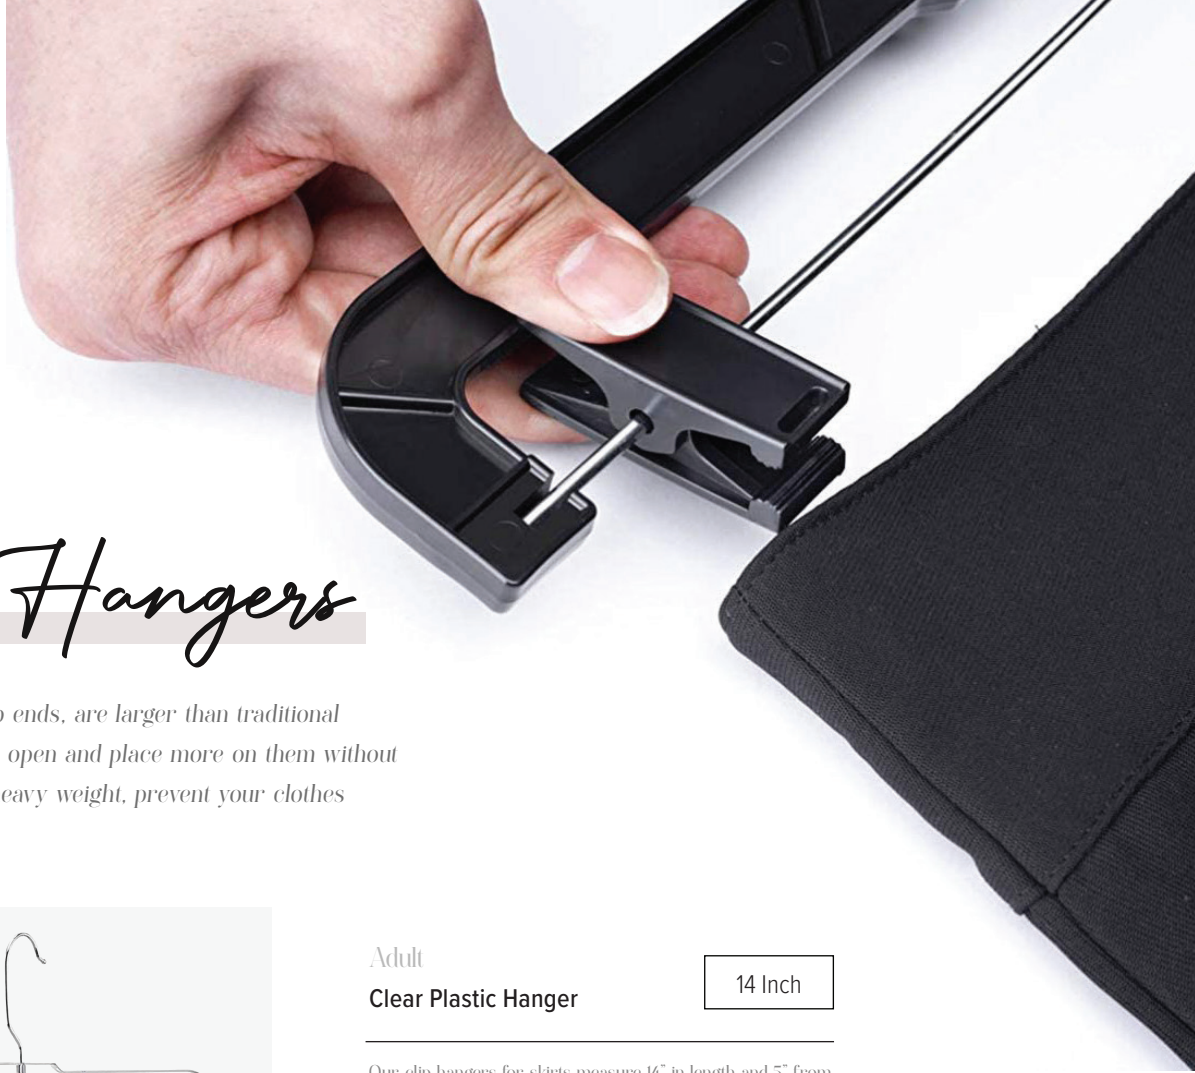

PLASTIC

Bottom Hangers

Robust pinch grip clips at the two ends, are larger than traditional hangers. They are easy to press open and place more on them without any pain. Non Slip clips hold heavy weight, prevent your clothes from wrinkle or indentation.