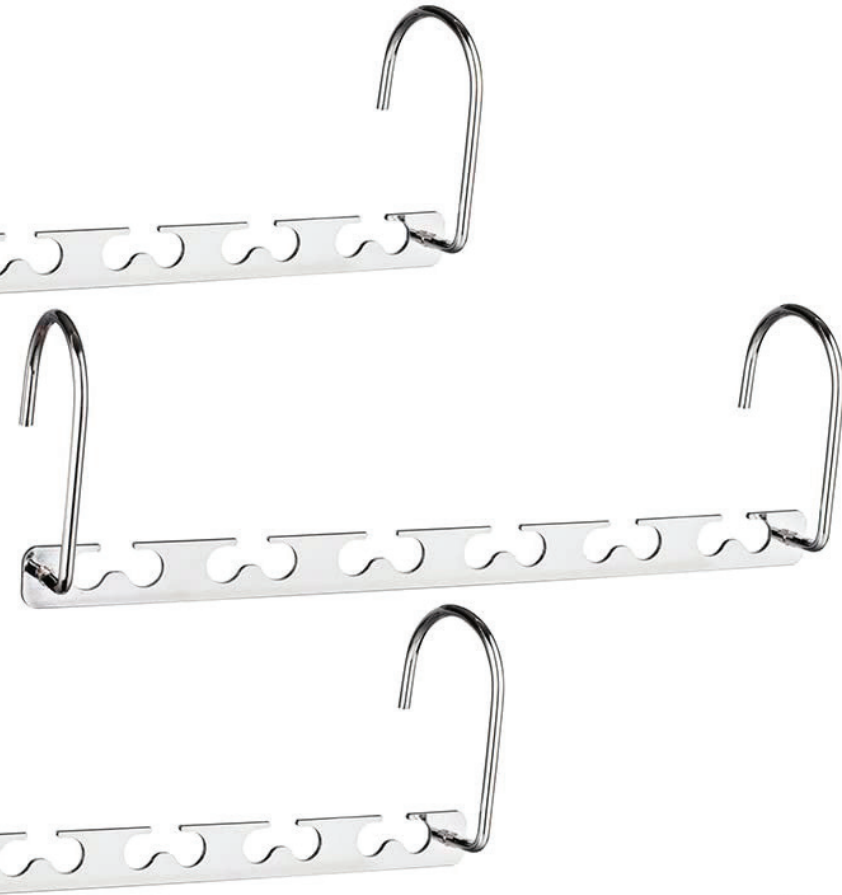

STAINLESS STEEL Magic Hangers

Every hanger organizer hangs can holds 12 garments (up to 15lbs) horizontally and hold 6 pieces (up to 30lbs) vertically! It's great for hanging your every heavy overcoat, suit, jeans, sweater.

Adult
Magic Hanger

10.5 Inch

Made of strong and durable stainless chrome that will last for years. With ideal dimensions each 10.5"L x 1"W x 1"thickness. Each cloth hanger has 6 wavy slots to prevent clothes slipping. It can protect the hanger from falling and hold 2 hangers on each slots because of this special design.

Available QTY:

- 4
- 6
- 8
- 12
- 20