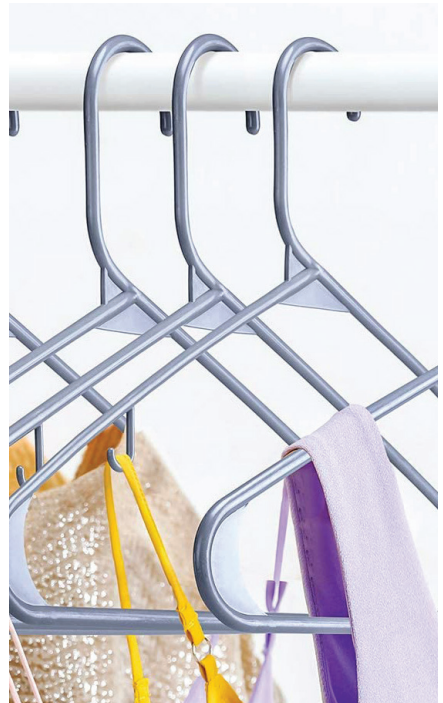

Style Your Closet