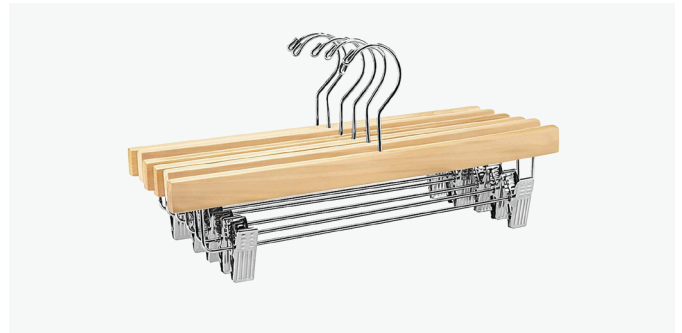

TOPS & BOTTOMS

Wooden Hangers

Wonderful wooden skirt hanger: Made of high quality metal materials and superior wood. With strong clips, sturdy and beautifully designed. Suitable for all kinds of jeans, trousers, skirts.

Adult

Brown Wooden Hanger

12.99 Inch

The ultra thin design with an optimal size 12.99"L x 12.17"W x 5.12" H. Ultra thin design maximizes the storage space and fully utilizes your wardrobe. Increases closet space by as much as 50%.

Available QTY:

Adult

White Wooden Hanger

14 Inch

The ultra thin design with an optimal size 14"L x 13.9"W x 7.52" H. Ultra thin design maximizes the storage space and fully utilizes your wardrobe. Increases closet space by as much as 50%.

Available QTY:

Adult

Natural Wooden Hanger

14 Inch

The ultra thin design with an optimal size 14"L x 13.9"W x 7.52" H. Ultra thin design maximizes the storage space and fully utilizes your wardrobe. Increases closet space by as much as 50%.

Available QTY: