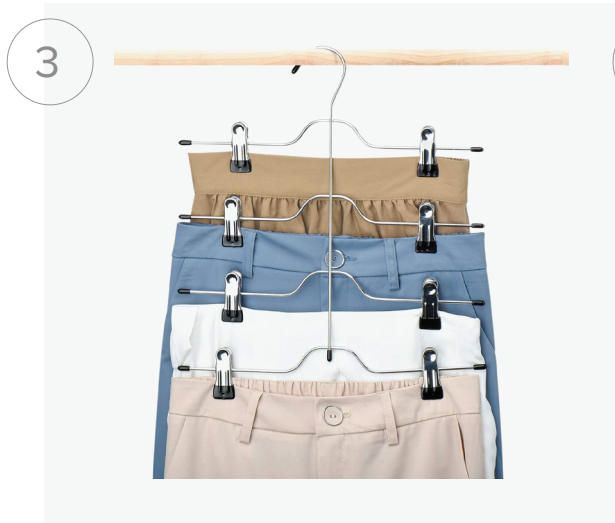

## Bottom Hangers

Anti-slip grip clips have a super-strong clamping force to ensure that your skirts will be kept in place without slipping or falling off. Comes with a rubber coating ensure can not hurt your clothes and hand.