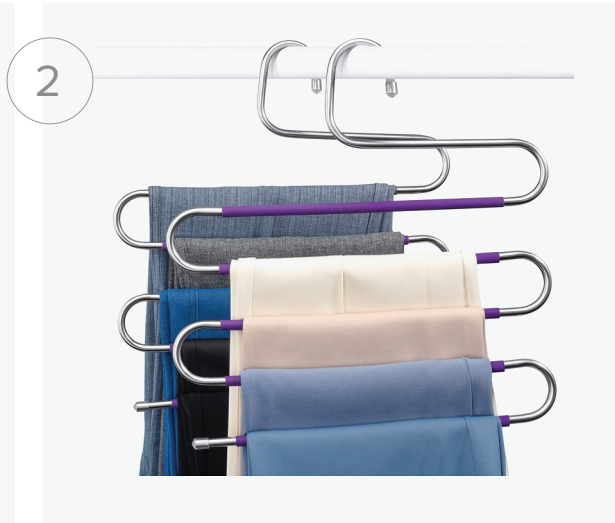

## Bottom Hangers

Anti-slip grip clips have a super-strong clamping force to ensure that your skirts will be kept in place without slipping or falling off. Comes with a rubber coating ensure can not hurt your clothes and hand.