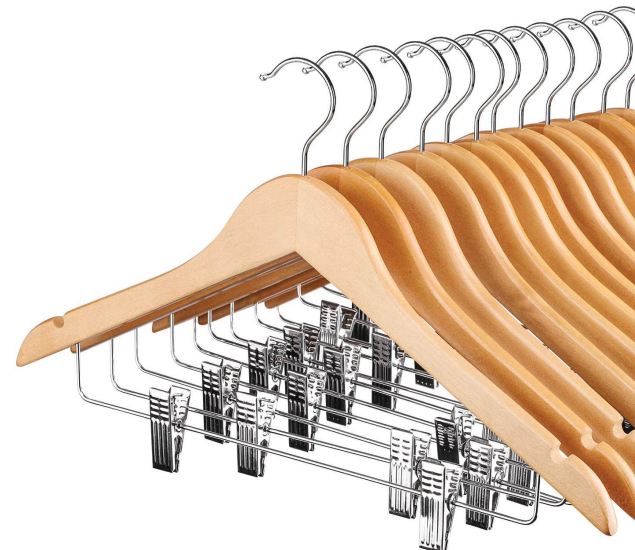

TOPS & BOTTOMS

Wooden Hangers

Adult

Walnut Wooden Hanger

17.5 Inch

The ultra thin design with an optimal size 17.5"L x 10"W x 1.2" thickness. Ultra thin design maximizes the storage space and fully utilizes your wardrobe. Increases closet space by as much as 50%.

Available QTY:

Adult

Natural Wooden Hanger

17.5 Inch

The ultra thin design with an optimal size 17.5"L x 10"W x 1.2" thickness. Ultra thin design maximizes the storage space and fully utilizes your wardrobe. Increases closet space by as much as 50%.

Available QTY: