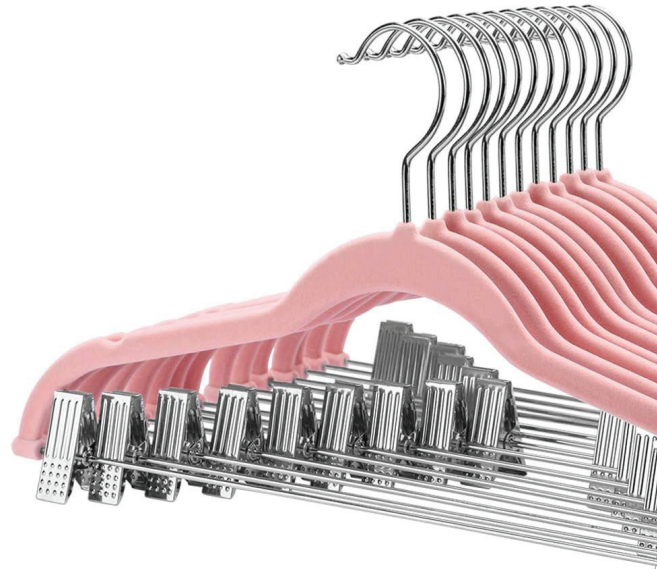

TOPS & BOTTOMS

Velvet Hangers

Made from eco-friendly durable ABS-Stainless that will last for years. The stainless bar and corners are reinforced so that it's stronger than other velvet hanger. It can hold up to 10lbs like the heavy coats and jeans also most of your clothes.