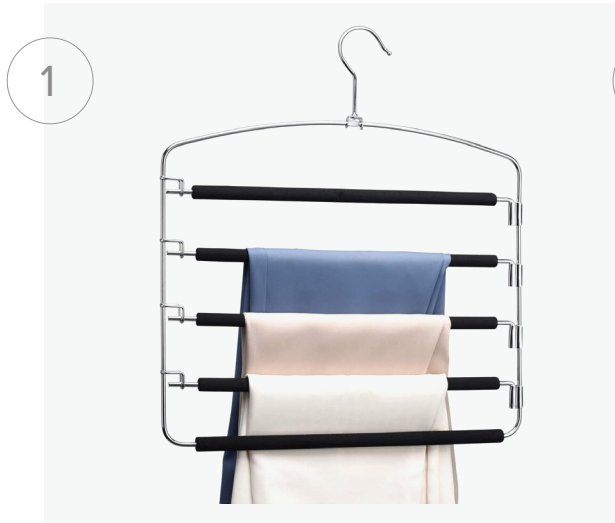

## Bottom Hangers

Anti-slip grip clips have a super-strong clamping force to ensure that your skirts will be kept in place without slipping or falling off. Comes with a rubber coating ensure can not hurt your clothes and hand.