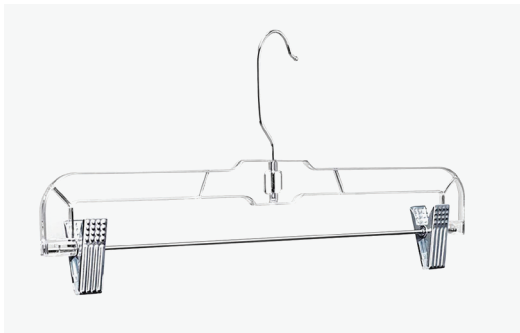

## Bottom Hangers

Robust pinch grip clips at the two ends, are larger than traditional hangers. They are easy to press open and place more on them without any pain. Non Slip clips hold heavy weight, prevent your clothes from wrinkle or indentation.