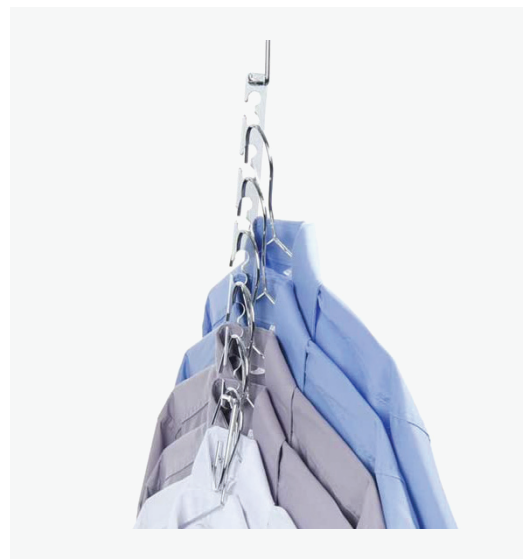

STAINLESS STEEL Magic Hangers

Every hanger organizer hangs can holds 12 garments (up to 15lbs) horizontally and hold 6 pieces (up to 30lbs) vertically! It's great for hanging your every heavy overcoat, suit, jeans, sweater.

10.5 Inch

Made of strong and durable stainless chrome that will last for years. With ideal dimensions each 10.5"L x 1"W x 1"thickness. Each cloth hanger has 6 wavy slots to prevent clothes slipping. It can protect the hanger from falling and hold 2 hangers on each slots because of this special design.

Available QTY:

- 4
- 6
- 8
- 12
- 20