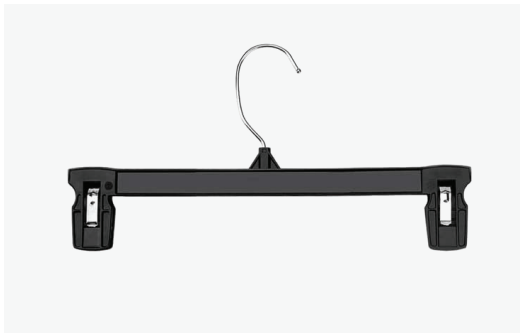

## Bottom Hangers

Robust pinch grip clips at the two ends, are larger than traditional hangers. They are easy to press open and place more on them without any pain. Non Slip clips hold heavy weight, prevent your clothes from wrinkle or indentation.

Adult

Clear Plastic Hanger

14 Inch

Our clip hangers for skirts measure 14" in length and 5" from the top of the hook to the bottom bar.

Available QTY:  12  25  50  100

Adult

Black Plastic Hanger

14 Inch

Our clip hangers for skirts measure 14" in length and 5" from the top of the hook to the bottom bar.

Available QTY:  12  25  100

Adult

Black Plastic Hanger

10 Inch

Our clip hangers for skirts measure 10" in length and 360 degree flexible swivel hook makes hanging and accessing clothes so easy.